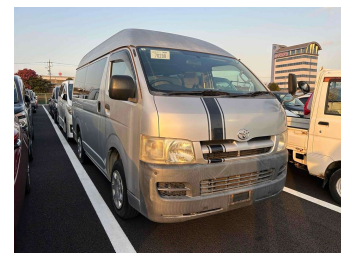

# 2005 Toyota Hiace 2.0 High Roof

**Purchase Price**

**\$21,930**

Includes GST  
Excludes on-road costs of \$475

Finance may be available on this vehicle. Ask one of our friendly staff for more information.

**Body Style**  
5 door, Van

**Odometer**  
127,200 km

**Engine**  
2000 cc, Internal Combustion

**Fuel Type**  
Petrol

**Transmission**  
4-Speed Auto, Rear Wheel

**Wheels**  
-

**VIN**  
-

**Interior**  
Grey, Cloth