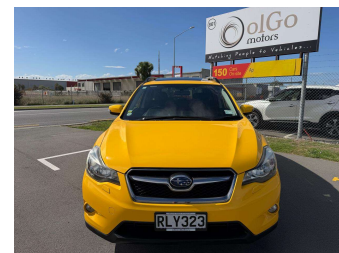

2015 Subaru XV 2.0i-L 4WD EyeSight Pop Star

Purchase Price

\$14,340

Includes GST
Excludes on-road costs of \$150

Finance may be available on this vehicle. Ask one of our friendly staff for more information.

Body Style
5 door, SUV / 4x4

Odometer
122,200 km

Engine
2000 cc, Internal Combustion

Fuel Type
Petrol

Transmission
Auto, 4WD/4x4

Wheels
-

VIN
7AT0GF1XX25090338

Interior
Black, Cloth