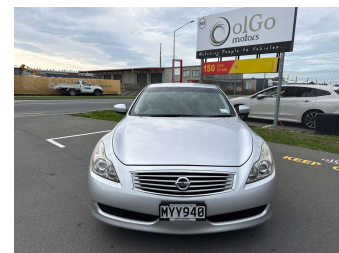

# 2007 Nissan Skyline 370GT Type P Coupe

**Purchase Price** **\$14,930**

Includes GST  
Excludes on-road costs of \$150

Finance may be available on this vehicle. Ask one of our friendly staff for more information.

Body Style  
**2 door, Coupe**

Odometer  
**104,600 km**

Engine  
**3700 cc, Internal Combustion**

Fuel Type  
**Petrol**

Transmission  
**5-Speed Auto, Rear Wheel**

Wheels  
-

VIN  
**7AT0DH12X17400923**

Interior  
**Black, Leather**