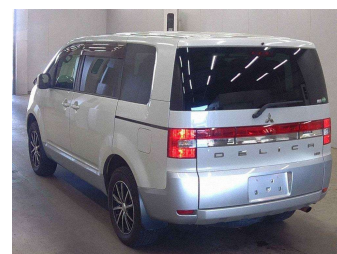

# 2015 Mitsubishi Delica D5 2.2 Diesel Power Pkg

**Purchase Price** **\$19,930**

Includes GST  
Excludes on-road costs of \$675

Finance may be available on this vehicle. Ask one of our friendly staff for more information.

Body Style  
**5 door, Van**

Odometer  
**161,600 km**

Engine  
**2200 cc, Internal Combustion**

Fuel Type  
**Diesel**

Transmission  
**6-Speed Auto, 4WD/4x4**

Wheels  
-

VIN  
-

Interior  
**Black, Cloth**