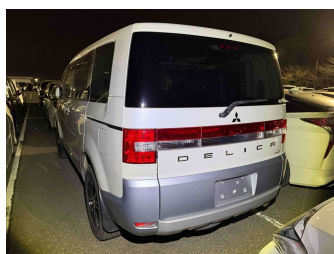

# 2015 Mitsubishi Delica D5 2.2 Diesel Power Pkg

**Purchase Price** **\$19,930**

Includes GST  
Excludes on-road costs of \$675

Finance may be available on this vehicle. Ask one of our friendly staff for more information.

Body Style  
**5 door, Van**

Odometer  
**161,600 km**

Engine  
**2200 cc, Internal Combustion**

Fuel Type  
**Diesel**

Transmission  
**6-Speed Auto, 4WD/4x4**

Wheels  
-

VIN  
-

Interior  
**Black, Cloth**