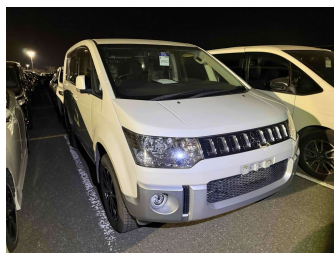

# 2015 Mitsubishi Delica D5 2.2 Diesel Power Pkg

**Purchase Price** **\$19,930**

Includes GST  
Excludes on-road costs of \$675

Finance may be available on this vehicle. Ask one of our friendly staff for more information.

Body Style  
**5 door, Van**

Odometer  
**161,600 km**

Engine  
**2200 cc, Internal Combustion**

Fuel Type  
**Diesel**

Transmission  
**6-Speed Auto, 4WD/4x4**

Wheels  
-

VIN  
-

Interior  
**Black, Cloth**