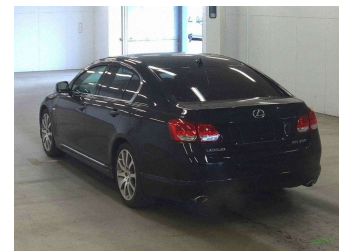

# 2006 Lexus GS 350

**Purchase Price** **\$13,930**

Includes GST  
Excludes on-road costs of \$475

Finance may be available on this vehicle. Ask one of our friendly staff for more information.

Gain peace of mind with Mechanical Breakdown Insurance. **Ask us how.**

- Top features**
- » ABS Braking
  - » Air Conditioning
  - » Alloy Wheels (Factory)
  - » Body Kit (Factory)
  - » CD Player
  - » Central Locking
  - » Chain Driven (no cam b...
  - » Comes with new WOF
  - » Cruise Control
  - » Electric Windows
  - » Power Front Seat(s)
  - » Radio
  - » Rear Wheel Drive
  - » Remote Locking
  - » Smart Key
  - » Sunroof

Body Style  
**4 door, Sedan**

Odometer  
**78,600 km**

Engine  
**3500 cc, Internal Combustion**

Fuel Type  
**Petrol**

Transmission  
**6-Speed Auto, Rear Wheel**

Wheels  
-

VIN  
-

Interior  
**Black, Leather**