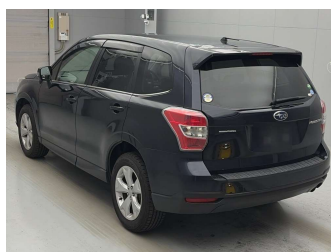

# 2013 Subaru Forester 2.0i-L 4WD EyeSight

**Purchase Price** **\$14,930**

Includes GST  
Excludes on-road costs of \$475

Finance may be available on this vehicle. Ask one of our friendly staff for more information.

Body Style  
**5 door, SUV / 4x4**

Odometer  
**57,800 km**

Engine  
**2000 cc, Internal Combustion**

Fuel Type  
**Petrol**

Transmission  
**Auto, 4WD/4x4**

Wheels  
-

VIN  
-

Interior  
**Black, Cloth**