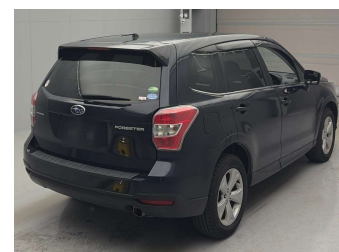

# 2013 Subaru Forester 2.0i-L 4WD EyeSight

**Purchase Price** **\$14,930**

Includes GST  
Excludes on-road costs of \$475

Finance may be available on this vehicle. Ask one of our friendly staff for more information.

Body Style  
**5 door, SUV / 4x4**

Odometer  
**57,800 km**

Engine  
**2000 cc, Internal Combustion**

Fuel Type  
**Petrol**

Transmission  
**Auto, 4WD/4x4**

Wheels  
-

VIN  
-

Interior  
**Black, Cloth**