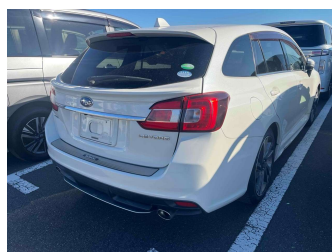

# 2014 Subaru Levorg 1.6GT-S EyeSight

**Purchase Price** **\$13,430**

Includes GST  
Excludes on-road costs of \$475

Finance may be available on this vehicle. Ask one of our friendly staff for more information.

Body Style  
**5 door, Station Wagon**

Odometer  
**103,900 km**

Engine  
**1600 cc, Internal Combustion**

Fuel Type  
**Petrol**

Transmission  
**Auto, 4WD/4x4**

Wheels  
-

VIN  
**7AT0GF22X26003483**

Interior  
**Black, Cloth**