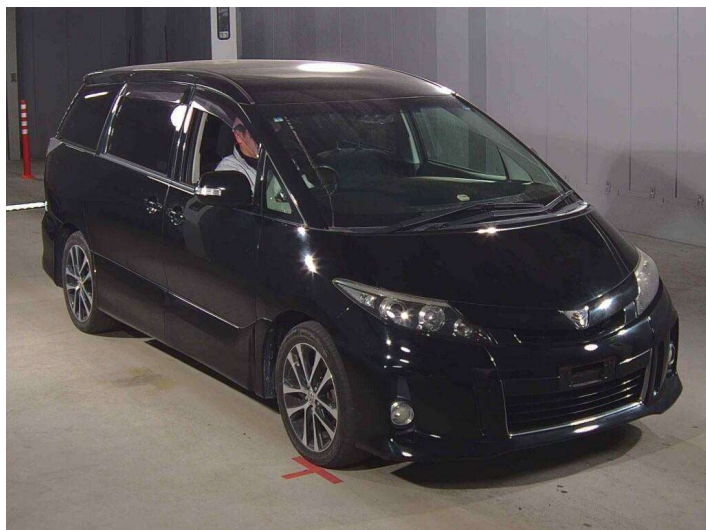

# 2015 Toyota Estima 2.4 Aeras

**Purchase Price** **\$15,930**

Includes GST  
Excludes on-road costs of \$475

Finance may be available on this vehicle. Ask one of our friendly staff for more information.

Body Style  
**5 door, People Mover**

Odometer  
**141,600 km**

Engine  
**2400 cc, Internal Combustion**

Fuel Type  
**Petrol**

Transmission  
**Auto, Front Wheel**

Wheels  
-

VIN  
**7AT0H61YX26187513**

Interior  
**Black, Cloth**