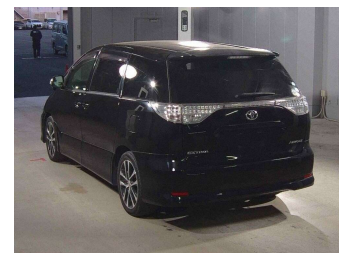

# 2015 Toyota Estima 2.4 Aeras

**Purchase Price** **\$15,930**

Includes GST  
Excludes on-road costs of \$475

Finance may be available on this vehicle. Ask one of our friendly staff for more information.

Body Style  
**5 door, People Mover**

Odometer  
**141,600 km**

Engine  
**2400 cc, Internal Combustion**

Fuel Type  
**Petrol**

Transmission  
**Auto, Front Wheel**

Wheels  
-

VIN  
**7AT0H61YX26187513**

Interior  
**Black, Cloth**