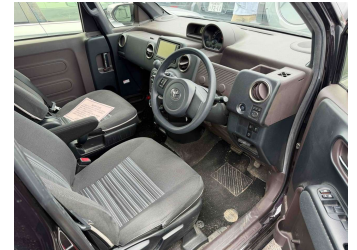

2015 Toyota Spade F

Purchase Price **$10,430**

Includes GST
Excludes on-road costs of $475

Finance may be available on this vehicle. Ask one of our friendly staff for more information.

Gain peace of mind with Mechanical Breakdown Insurance. **Ask us how.**

1. **Top features**
2. » ABS Braking
   - » Air Conditioning
   - » Alloy Wheels
   - » CD Player
   - » Central Locking
   - » Chain Driven (no cam b...
   - » Comes with new WOF
   - » Electric Windows
   - » ESC
   - » Front Wheel Drive
   - » Radio
   - » Remote Locking
   - » Reversing Camera
   - » Smart Key

Body Style
5 door, Hatchback

Odometer
46,600 km

Engine
1500 cc, Internal Combustion

Fuel Type
Petrol

Transmission
Auto, Front Wheel

Wheels
-

VIN
-

Interior
Grey, Cloth

Safety
-

Reg No.
-

Ext Colour
Dark Purple

History
Ex-Overseas

Seats
5 seats

CO2 Emissions
-

Energy Economy
-

Stock ID: 26168

olGo Motors | Phone 03 281 8581 | Email sales@olgo.co.nz
861-874 Jones Road, Rolleston 7614, New Zealand
www.olgomotors.co.nz

★★★★☆
4.53 | 4454 reviews