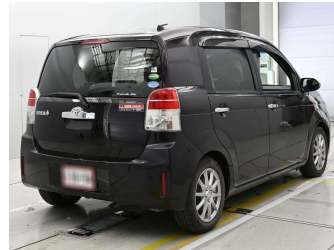

# 2015 Toyota Spade F

**Purchase Price** **\$10,430**

Includes GST  
Excludes on-road costs of \$475

Finance may be available on this vehicle. Ask one of our friendly staff for more information.

Gain peace of mind with Mechanical Breakdown Insurance. **Ask us how.**

Body Style  
**5 door, Hatchback**

Odometer  
**46,600 km**

Engine  
**1500 cc, Internal Combustion**

Fuel Type  
**Petrol**

Transmission  
**Auto, Front Wheel**

Wheels  
-

VIN  
-

Interior  
**Grey, Cloth**