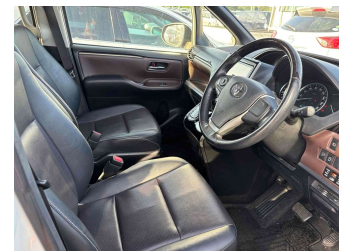

# 2015 Toyota Esquire 2.0 Gi

**Purchase Price**

**\$15,430**

Includes GST  
Excludes on-road costs of \$475

Finance may be available on this vehicle. Ask one of our friendly staff for more information.

Gain peace of mind with Mechanical Breakdown Insurance. **Ask us how.**

- Top features**
- » ABS Braking
  - » Air Conditioning
  - » Alloy Wheels (Factory)
  - » Body Kit (Factory)
  - » CD Player
  - » Central Locking
  - » Chain Driven (no cam b...
  - » Comes with new WOF
  - » Cruise Control
  - » Electric Mirrors
  - » Electric Windows
  - » ESC
  - » Front Wheel Drive
  - » Power Door(s)
  - » Radio
  - » Remote Locking
  - » Reversing Camera
  - » Smart Key

**Body Style**  
5 door, Van

**Odometer**  
134,400 km

**Engine**  
2000 cc, Internal Combustion

**Fuel Type**  
Petrol

**Transmission**  
Auto, Front Wheel

**Wheels**  
-

**VIN**  
-

**Interior**  
Black & Brown, Leather