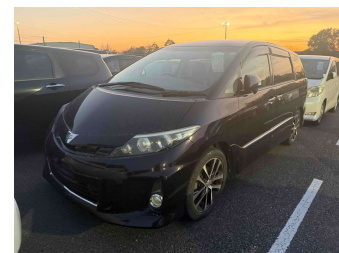

2015 Toyota Estima 2.4 Aeras Premium

Purchase Price **\$16,930**

Includes GST
Excludes on-road costs of \$475

Finance may be available on this vehicle. Ask one of our friendly staff for more information.

Body Style
5 door, People Mover

Odometer
125,400 km

Engine
2400 cc, Internal Combustion

Fuel Type
Petrol

Transmission
Auto, Front Wheel

Wheels
-

VIN
7AT0H61YX26189029

Interior
Black, Cloth