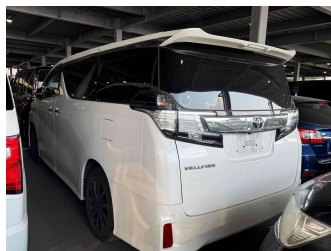

2016 Toyota Vellfire 2.5Z

Purchase Price

\$25,930

Includes GST
Excludes on-road costs of \$475

Finance may be available on this vehicle. Ask one of our friendly staff for more information.

Gain peace of mind with Mechanical Breakdown Insurance. **Ask us how.**

Transmission

Auto, Front Wheel

Wheels

-

VIN

-

Interior

Black, Cloth