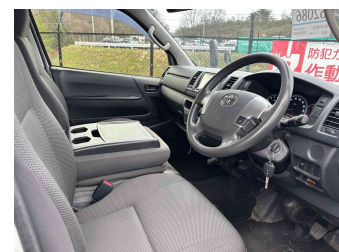

# 2020 Toyota Hiace 2.8 DX 4WD Diesel

**Purchase Price** **\$30,930**

Includes GST  
Excludes on-road costs of \$675

Finance may be available on this vehicle. Ask one of our friendly staff for more information.

Gain peace of mind with Mechanical Breakdown Insurance. **Ask us how.**

- Top features**
- » 4WD
  - » ABS Braking
  - » Air Conditioning
  - » CD Player
  - » Central Locking
  - » Chain Driven (no cam b...
  - » Comes with new WOF
  - » Electric Windows
  - » ESC
  - » Radio
  - » Remote Locking
  - » Reversing Camera

Body Style  
**5 door, Van**

Odometer  
**148,900 km**

Engine  
**2800 cc, Internal Combustion**

Fuel Type  
**Diesel**

Transmission  
**6-Speed Auto, 4WD/4x4**

Wheels  
-

VIN  
-

Interior  
**Grey, Cloth**