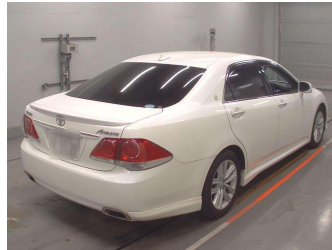

# 2012 Toyota Crown Athlete 2.5

Purchase Price

**\$15,930**

Includes GST  
Excludes on-road costs of \$475

Finance may be available on this vehicle. Ask one of our friendly staff for more information.

Gain peace of mind with Mechanical Breakdown Insurance. **Ask us how.**

Body Style

**4 door, Sedan**

Odometer

**125,900 km**

Engine

**2500 cc, Internal Combustion**

Fuel Type

**Petrol**

Transmission

**6-Speed Auto, Rear Wheel**

Wheels

-

VIN

-

Interior

**Black, Cloth**