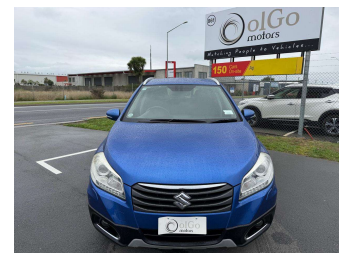

2015 Suzuki SX4 S-Cross 1.6

Purchase Price

\$12,380

Includes GST
Excludes on-road costs of \$475

Finance may be available on this vehicle. Ask one of our friendly staff for more information.

Gain peace of mind with Mechanical Breakdown Insurance. **Ask us how.**

Body Style
5 door, SUV / 4x4

Odometer
138,400 km

Engine
1600 cc, Internal Combustion

Fuel Type
Petrol

Transmission
Auto, Front Wheel

Wheels
-

VIN
TSMJYA22S00195243

Interior
Black, Cloth

Safety

Based on 2025 VSRR rating

Reg No.
-

Ext Colour
Blue

History
Ex-Overseas

Seats
5 seats

CO2 Emissions
★★★★☆
149 grams/km

Energy Economy
★★★★☆☆