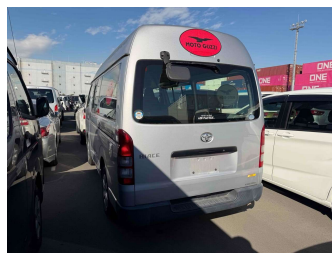

2005 Toyota Hiace 2.0 High Roof

Purchase Price

\$24,930

Includes GST
Excludes on-road costs of \$475

Finance may be available on this vehicle. Ask one of our friendly staff for more information.

Gain peace of mind with Mechanical Breakdown Insurance. **Ask us how.**