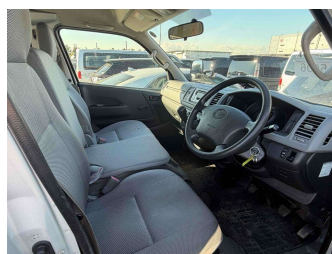

2005 Toyota Hiace 2.0 High Roof

Purchase Price

\$24,930

Includes GST
Excludes on-road costs of \$475

Finance may be available on this vehicle. Ask one of our friendly staff for more information.

Gain peace of mind with Mechanical Breakdown Insurance. **Ask us how.**

Top features

- » ABS Braking
- » Air Conditioning
- » CD Player
- » Central Locking
- » Chain Driven (no cam belt)
- » Comes with new WOF
- » Electric Windows
- » Rear Wheel Drive
- » Remote Locking

Body Style