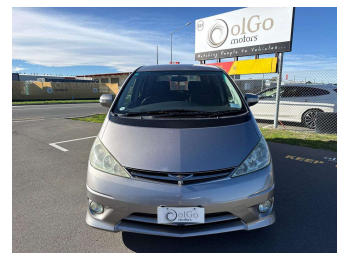

2005 Toyota Estima 3.0 Aeras Premium

Purchase Price **\$14,930**

Includes GST
Excludes on-road costs of \$475

Finance may be available on this vehicle. Ask one of our friendly staff for more information.

Body Style
5 door, People Mover

Odometer
57,800 km

Engine
3000 cc, Internal Combustion

Fuel Type
Petrol

Transmission
Auto, Front Wheel

Wheels
-

VIN
7AT0H61YX26071201

Interior
Black & Grey, Cloth