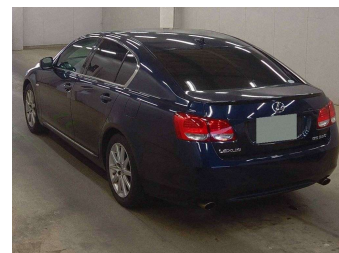

2006 Lexus GS 350

Purchase Price **\$13,930**

Includes GST
Excludes on-road costs of \$475

Finance may be available on this vehicle. Ask one of our friendly staff for more information.

Gain peace of mind with Mechanical Breakdown Insurance. **Ask us how.**

Body Style
4 door, Sedan

Odometer
74,100 km

Engine
3500 cc, Internal Combustion

Fuel Type
Petrol

Transmission
6-Speed Auto, Rear Wheel

Wheels
-

VIN
-

Interior
Light Grey, Leather