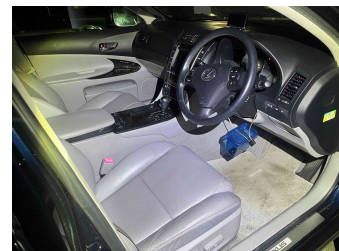

2006 Lexus GS 350

Purchase Price **$13,930**

Includes GST
Excludes on-road costs of $475

Finance may be available on this vehicle. Ask one of our friendly staff for more information.

Gain peace of mind with Mechanical Breakdown Insurance. **Ask us how.**

1. **Top features**
2. » ABS Braking
   - » Air Conditioning
   - » Alloy Wheels (Factory)
   - » CD Player
   - » Central Locking
   - » Chain Driven (no cam b...
   - » Comes with new WOF
   - » Cruise Control
   - » Electric Windows
   - » ESC
   - » Power Front Seat(s)
   - » Radio
   - » Rear Wheel Drive
   - » Remote Locking
   - » Reversing Camera
   - » Smart Key

Body Style
4 door, Sedan

Odometer
74,100 km

Engine
3500 cc, Internal Combustion

Fuel Type
Petrol

Transmission
6-Speed Auto, Rear Wheel

Wheels
-

VIN
-

Interior
Light Grey, Leather

Safety
-

Reg No.
-

Ext Colour
Dark Blue

History
Ex-Overseas

Seats
5 seats

CO2 Emissions
-

Energy Economy
-

Stock ID: 26060

olGo Motors | Phone 03 281 8581 | Email sales@olgo.co.nz
861-874 Jones Road, Rolleston 7614, New Zealand
www.olgomotors.co.nz

★★★★★
4.52 | 4423 reviews