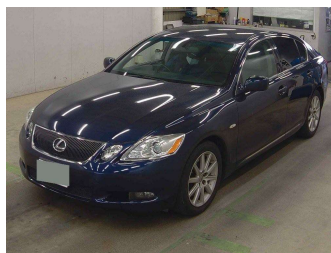

2006 Lexus GS 350

Purchase Price **\$13,930**

Includes GST
Excludes on-road costs of \$475

Finance may be available on this vehicle. Ask one of our friendly staff for more information.

Gain peace of mind with Mechanical Breakdown Insurance. **Ask us how.**

Body Style
4 door, Sedan

Odometer
74,100 km

Engine
3500 cc, Internal Combustion

Fuel Type
Petrol

Transmission
6-Speed Auto, Rear Wheel

Wheels
-

VIN
-

Interior
Light Grey, Leather