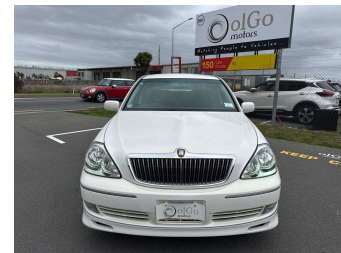

2001 Toyota Brevis AI 250 Aero

Purchase Price

\$13,430

Includes GST
Excludes on-road costs of \$475

Finance may be available on this vehicle. Ask one of our friendly staff for more information.

Gain peace of mind with Mechanical Breakdown Insurance. **Ask us how.**

Body Style

4 door, Sedan

Odometer

63,800 km

Engine

2500 cc, Internal Combustion

Fuel Type

Petrol

Transmission

5-Speed Auto, Rear Wheel

Wheels

-

VIN

7AT0H64XX26048029

Interior

Black, Cloth