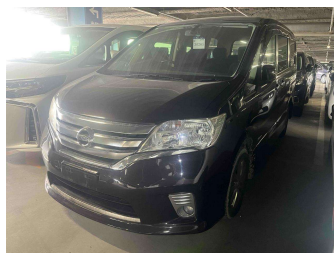

2013 Nissan Serena 2.0 Highway Star S-Hybrid

Purchase Price **\$12,930**

Includes GST
Excludes on-road costs of \$475

Finance may be available on this vehicle. Ask one of our friendly staff for more information.

| | | | |
|--------------|---------------------------------|------------------------|--------------------|
| Body Style | 5 door, Van | Reg No. | - |
| Odometer | 56,700 km | Ext Colour | Dark Purple |
| Engine | 2000 cc, Hybrid | History | Ex-Overseas |
| Fuel Type | Electricity | Seats | 8 seats |
| Transmission | Auto, Front Wheel | CO2 Emissions | - |
| Wheels | - | Energy Economy | - |
| VIN | - | | |
| Interior | Black & Brown, Cloth | | |
| Safety | - | | |
| | | Stock ID: 26043 | |