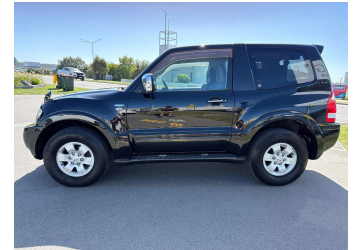

# 2003 Mitsubishi Pajero 3.5 4WD SWB Exceed II

**Purchase Price** **\$18,340**

Includes GST  
Excludes on-road costs of \$475

Finance may be available on this vehicle. Ask one of our friendly staff for more information.

Body Style  
**3 door, SUV / 4x4**

Odometer  
**60,200 km**

Engine  
**3500 cc, Internal Combustion**

Fuel Type  
**Petrol**

Transmission  
**5-Speed Auto, 4WD/4x4**

Wheels  
-

VIN  
**7AT0CJ08X26400118**

Interior  
**Black & Grey, Cloth**