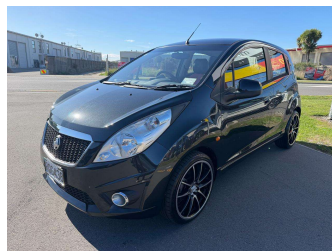

2010 Holden Barina Spark 1.2 CDX Manual

Purchase Price

\$7,188

Includes GST
Excludes on-road costs of \$148

Finance may be available on this vehicle. Ask one of our friendly staff for more information.

Gain peace of mind with Mechanical Breakdown Insurance. **Ask us how.**

- Top features**
- » ABS Braking
 - » Air Conditioning
 - » Alloy Wheels
 - » CD Player
 - » Central Locking
 - » Comes with new WOF
 - » Electric Windows
 - » Front Wheel Drive
 - » Radio
 - » Remote Locking

Body Style
5 door, Hatchback

Odometer
94,200 km

Engine
1200 cc, Internal Combustion

Fuel Type
Petrol

Transmission
Manual, Front Wheel

Wheels
-

VIN
KL3MF48D9BC532708

Interior
Black & Red, Leather