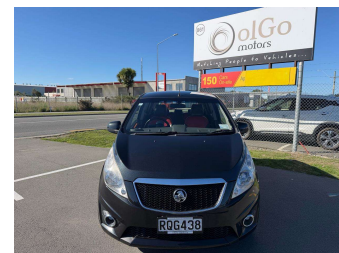

2010 Holden Barina Spark 1.2 CDX Manual

Purchase Price

\$7,188

Includes GST
Excludes on-road costs of \$148

Finance may be available on this vehicle. Ask one of our friendly staff for more information.

Gain peace of mind with Mechanical Breakdown Insurance. **Ask us how.**

Body Style
5 door, Hatchback

Odometer
94,200 km

Engine
1200 cc, Internal Combustion

Fuel Type
Petrol

Transmission
Manual, Front Wheel

Wheels
-

VIN
KL3MF48D9BC532708

Interior
Black & Red, Leather