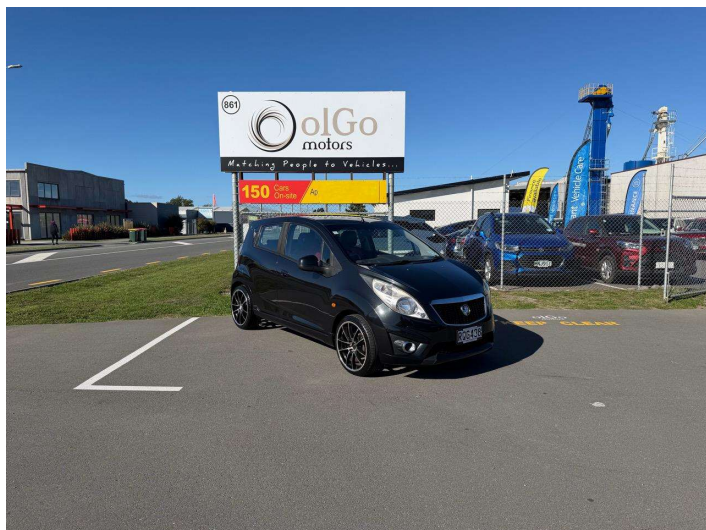

2010 Holden Barina Spark 1.2 CDX Manual

Purchase Price

\$7,188

Includes GST
Excludes on-road costs of \$148

Finance may be available on this vehicle. Ask one of our friendly staff for more information.

Gain peace of mind with Mechanical Breakdown Insurance. **Ask us how.**

Body Style
5 door, Hatchback

Odometer
94,200 km

Engine
1200 cc, Internal Combustion

Fuel Type
Petrol

Transmission
Manual, Front Wheel

Wheels
-

VIN
KL3MF48D9BC532708

Interior
Black & Red, Leather

Safety

Based on 2025 UCSR rating for 10-15 models

Reg No.
RQG438

Ext Colour
Black

History
NZ New, 8 owners

Seats
5 seats

CO2 Emissions
★★★★☆
135 grams/km

Energy Economy
★★★★☆☆
Annual fuel cost of \$2,230
5.7L per 100km