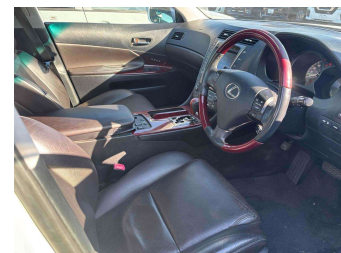

2005 Lexus GS 350

Purchase Price **\$13,930**

Includes GST
Excludes on-road costs of \$475

Finance may be available on this vehicle. Ask one of our friendly staff for more information.

Gain peace of mind with Mechanical Breakdown Insurance. **Ask us how.**

- Top features**
- » ABS Braking
 - » Air Conditioning
 - » Alloy Wheels (Factory)
 - » Body Kit (Factory)
 - » CD Player
 - » Central Locking
 - » Comes with new WOF
 - » Cruise Control
 - » Electric Windows
 - » Power Front Seat(s)
 - » Radio
 - » Rear Wheel Drive
 - » Remote Locking
 - » Reversing Camera
 - » Smart Key

Body Style
4 door, Sedan

Odometer
74,900 km

Engine
3500 cc, Internal Combustion

Fuel Type
Petrol

Transmission
6-Speed Auto, Rear Wheel

Wheels
-

VIN
-

Interior
Dark, Leather