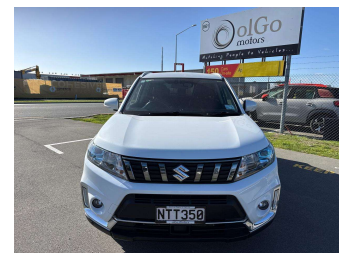

# 2021 Suzuki Vitara TURBO 1.4PT/6AT

**Purchase Price**

**\$19,930**

Includes GST  
Excludes on-road costs of \$150

Finance may be available on this vehicle. Ask one of our friendly staff for more information.

Body Style  
**5 door, SUV / 4x4**

Odometer  
**112,300 km**

Engine  
**1400 cc, Internal Combustion**

Fuel Type  
**Petrol**

Transmission  
**Auto, Front Wheel**

Wheels  
-

VIN  
**TSMLYDA1S00A27380**

Interior  
**Black, Half Leather**