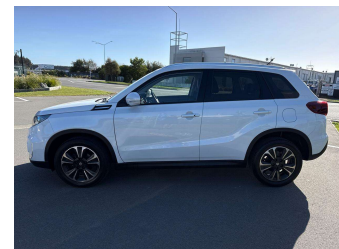

# 2021 Suzuki Vitara TURBO 1.4PT/6AT

**Purchase Price**

**\$19,930**

Includes GST  
Excludes on-road costs of \$150

Finance may be available on this vehicle. Ask one of our friendly staff for more information.

Body Style  
**5 door, SUV / 4x4**

Odometer  
**112,300 km**

Engine  
**1400 cc, Internal Combustion**

Fuel Type  
**Petrol**

Transmission  
**Auto, Front Wheel**

Wheels  
-

VIN  
**TSMLYDA1S00A27380**

Interior  
**Black, Half Leather**