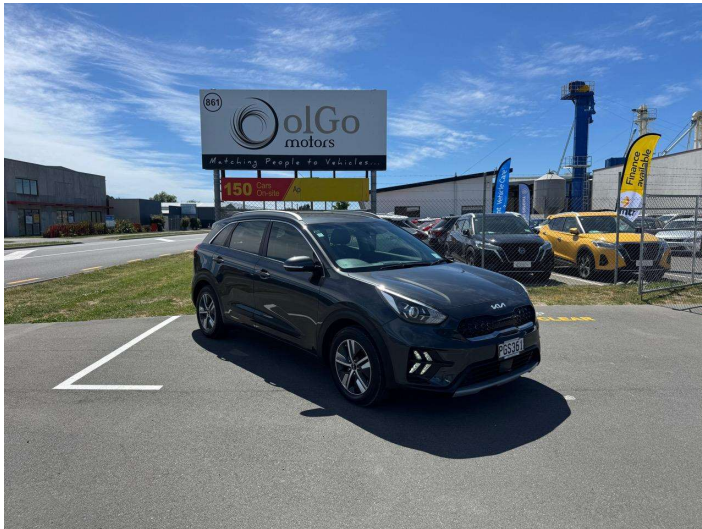

2022 Kia Niro LX 1.6PH/6AM

Purchase Price

\$22,430

Includes GST
Excludes on-road costs of \$150

Finance may be available on this vehicle. Ask one of our friendly staff for more information.

Gain peace of mind with Mechanical Breakdown Insurance. **Ask us how.**

Body Style
5 door, SUV / 4x4

Odometer
90,800 km

Engine
1600 cc, Hybrid

Fuel Type
Electricity

Transmission
Auto, Front Wheel

Wheels
-

VIN
KNACB81CVN5543156

Interior
Black, Cloth

Safety

Based on 2024 VSRR rating

Reg No.
PGS361

Ext Colour
Grey

History
NZ New, 1 owner

Seats
5 seats

CO2 Emissions
★★★★☆
97 grams/km

Energy Economy
★★★★☆