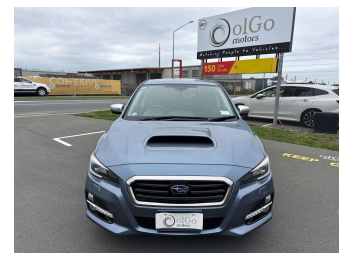

# 2014 Subaru Levorg 2.0GT-S EyeSight

**Purchase Price** **\$14,430**

Includes GST  
Excludes on-road costs of \$475

Finance may be available on this vehicle. Ask one of our friendly staff for more information.

Body Style  
**5 door, Station Wagon**

Odometer  
**121,600 km**

Engine  
**2000 cc, Internal Combustion**

Fuel Type  
**Petrol**

Transmission  
**Auto, 4WD/4x4**

Wheels  
-

VIN  
**7AT0GF22X26007772**

Interior  
**Black, Leather**