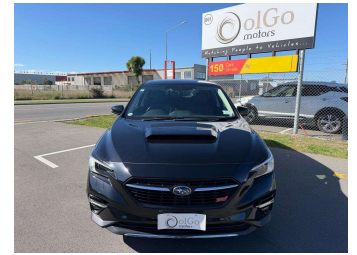

2020 Subaru Levorg 1.8 STi Sport EX

Purchase Price **\$31,930**

Includes GST
Excludes on-road costs of \$475

Finance may be available on this vehicle. Ask one of our friendly staff for more information.

Gain peace of mind with Mechanical Breakdown Insurance. **Ask us how.**

Body Style
5 door, Station Wagon

Odometer
78,200 km

Engine
1800 cc, Internal Combustion

Fuel Type
Petrol

Transmission
Auto, 4WD/4x4

Wheels
-

VIN
7AT0GF22X26005407

Interior
Black & Red, Leather