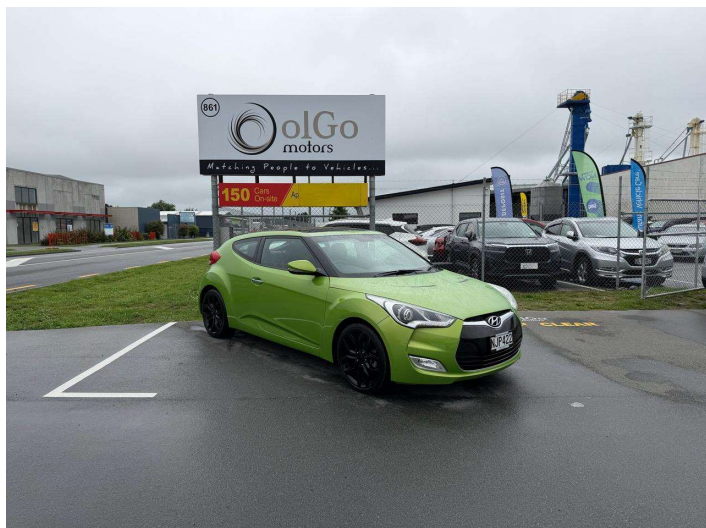

2012 Hyundai Veloster 1.6 DCT Elite

Purchase Price **\$12,430**

Includes GST
Excludes on-road costs of \$150

Finance may be available on this vehicle. Ask one of our friendly staff for more information.

Gain peace of mind with Mechanical Breakdown Insurance. **Ask us how.**

Body Style
3 door, Hatchback

Odometer
117,100 km

Engine
1600 cc, Internal Combustion

Fuel Type
Petrol

Transmission
Auto, Front Wheel

Wheels
-

VIN
KMHTC61DVDU090261

Interior
Black, Leather

Safety

Based on 2025 UCSR rating for 11-17 models

Reg No.
NJP422

Ext Colour
Lime Green

History
NZ New, 5 owners

Seats
4 seats

CO2 Emissions
★★★★☆
171 grams/km

Energy Economy
★★☆☆☆
Annual fuel cost of \$2,860
7.3L per 100km