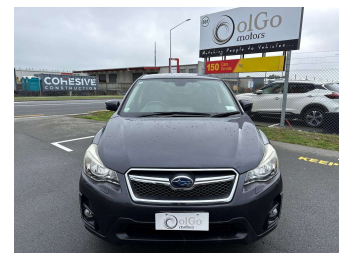

2016 Subaru XV 2.0i-L 4WD Eyesight

Purchase Price

\$14,930

Includes GST
Excludes on-road costs of \$475

Finance may be available on this vehicle. Ask one of our friendly staff for more information.

Gain peace of mind with Mechanical Breakdown Insurance. **Ask us how.**

Body Style
5 door, SUV / 4x4

Odometer
91,600 km

Engine
2000 cc, Internal Combustion

Fuel Type
Petrol

Transmission
Auto, 4WD/4x4

Wheels
-

VIN
7AT0GF1XX26137048

Interior
Black, Cloth