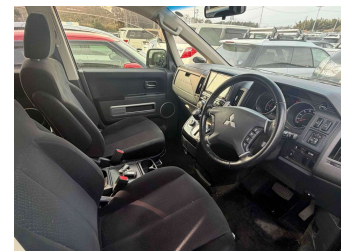

2015 Mitsubishi Delica D5 2.2 Diesel Power Pkg

Purchase Price **\$25,930**
Includes GST
 Excludes on-road costs of \$675

Finance may be available on this vehicle. Ask one of our friendly staff for more information.

Gain peace of mind with Mechanical Breakdown Insurance. **Ask us how.**

- Top features**
- » 4WD
 - » ABS Braking
 - » Air Conditioning
 - » Alloy Wheels (Factory)
 - » Body Kit (Factory)
 - » CD Player
 - » Central Locking
 - » Chain Driven (no cam b...
 - » Comes with new WOF
 - » Cruise Control
 - » Electric Mirrors
 - » Electric Windows
 - » ESC
 - » Power Door(s)
 - » Radio
 - » Remote Locking
 - » Reversing Camera
 - » Smart Key

Body Style
5 door, Van

Odometer
116,700 km

Engine
2200 cc, Internal Combustion

Fuel Type
Diesel

Transmission
6-Speed Auto, 4WD/4x4

Wheels
 -

VIN
 -

Interior
Black, Cloth