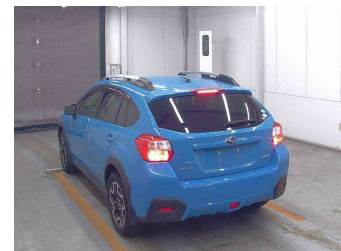

# 2016 Subaru XV 2.0i-L 4WD Eyesight

**Purchase Price** **\$14,930**

Includes GST  
Excludes on-road costs of \$475

Finance may be available on this vehicle. Ask one of our friendly staff for more information.

**Body Style**  
**5 door, SUV / 4x4**

**Odometer**  
**103,900 km**

**Engine**  
**2000 cc, Internal Combustion**

**Fuel Type**  
**Petrol**

**Transmission**  
**Auto, 4WD/4x4**

**Wheels**  
-

**VIN**  
-

**Interior**  
**Black, Cloth**