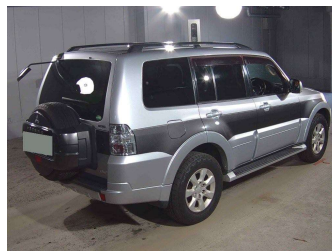

2014 Mitsubishi Pajero 3.2 4WD Diesel Exceed

Purchase Price **\$30,930**

Includes GST
Excludes on-road costs of \$675

Finance may be available on this vehicle. Ask one of our friendly staff for more information.

Body Style
5 door, SUV / 4x4

Odometer
104,100 km

Engine
3200 cc, Internal Combustion

Fuel Type
Diesel

Transmission
5-Speed Auto, 4WD/4x4

Wheels
-

VIN
-

Interior
Black, Cloth