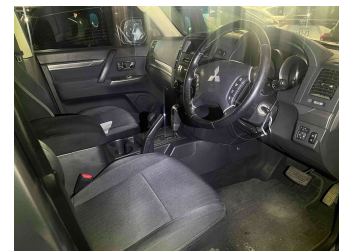

2014 Mitsubishi Pajero 3.2 4WD Diesel Exceed

Purchase Price **\$30,930**

Includes GST
Excludes on-road costs of \$675

Finance may be available on this vehicle. Ask one of our friendly staff for more information.

Gain peace of mind with Mechanical Breakdown Insurance. **Ask us how.**

- Top features**
- » 4WD
 - » ABS Braking
 - » Air Conditioning
 - » Alloy Wheels (Factory)
 - » Body Kit (Factory)
 - » CD Player
 - » Central Locking
 - » Comes with new WOF
 - » Electric Mirrors
 - » Electric Windows
 - » ESC
 - » Heated Seat(s)
 - » Radio
 - » Remote Locking
 - » Roof Rails

Body Style
5 door, SUV / 4x4

Odometer
104,100 km

Engine
3200 cc, Internal Combustion

Fuel Type
Diesel

Transmission
5-Speed Auto, 4WD/4x4

Wheels
-

VIN
-

Interior
Black, Cloth