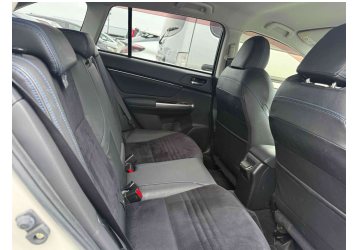

2015 Subaru Levorg 2.0GT-S EyeSight

Purchase Price **$15,930**

Includes GST
Excludes on-road costs of $475

Finance may be available on this vehicle. Ask one of our friendly staff for more information.

Gain peace of mind with Mechanical Breakdown Insurance. **Ask us how.**

1. **Top features**
2. » 4WD
   - » ABS Braking
   - » Air Conditioning
   - » Alloy Wheels (Factory)
   - » Body Kit (Factory)
   - » CD Player
   - » Central Locking
   - » Chain Driven (no cam b...
   - » Comes with new WOF
   - » Cruise Control
   - » Electric Windows
   - » ESC
   - » Power Front Seat(s)
   - » Radio
   - » Remote Locking
   - » Reversing Camera
   - » Smart Key

Body Style
5 door, Station Wagon

Odometer
96,500 km

Engine
2000 cc, Internal Combustion

Fuel Type
Petrol

Transmission
Auto, 4WD/4x4

Wheels
-

VIN
-

Interior
Black, Half Leather

Safety
-

Reg No.
-

Ext Colour
Pearl White

History
Ex-Overseas

Seats
5 seats

CO2 Emissions
-

Energy Economy
-

Stock ID: 26337

olGo Motors | Phone 03 281 8581 | Email sales@olgo.co.nz
861-874 Jones Road, Rolleston 7614, New Zealand
www.olgomotors.co.nz

★★★★★
4.53 | 4460 reviews