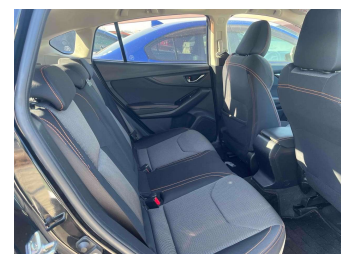

# 2017 Subaru XV 2.0i-L 4WD Eyesight

Purchase Price

**\$16,930**

Includes GST  
Excludes on-road costs of \$475

Finance may be available on this vehicle. Ask one of our friendly staff for more information.