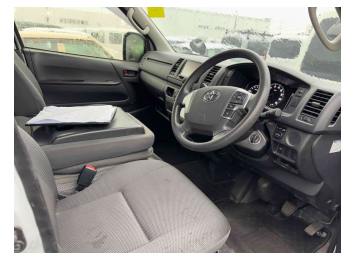

2020 Toyota Hiace 2.0 DX

Purchase Price

\$28,430

Includes GST
Excludes on-road costs of \$475

Finance may be available on this vehicle. Ask one of our friendly staff for more information.

Gain peace of mind with Mechanical Breakdown Insurance. **Ask us how.**

Top features

- » ABS Braking
- » Air Conditioning
- » Alloy Wheels
- » Central Locking
- » Chain Driven (no cam b...
- » Comes with new WOF
- » Electric Windows
- » ESC
- » Radio
- » Rear Wheel Drive
- » Remote Locking
- » Reversing Camera
- » Roof Rack

Transmission

Auto, Rear Wheel

Wheels

-

VIN

-

Interior

Grey, Cloth