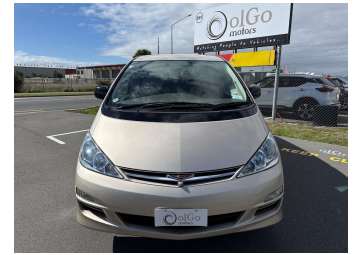

2005 Toyota Estima 3.0 G

Purchase Price **\$14,380**

Includes GST
Excludes on-road costs of \$475

Finance may be available on this vehicle. Ask one of our friendly staff for more information.

Gain peace of mind with Mechanical Breakdown Insurance. **Ask us how.**

Body Style
5 door, People Mover

Odometer
39,000 km

Engine
3000 cc, Internal Combustion

Fuel Type
Petrol

Transmission
4-Speed Auto, Front Wheel

Wheels
-

VIN
7AT0H61YX26072908

Interior
Beige, Cloth