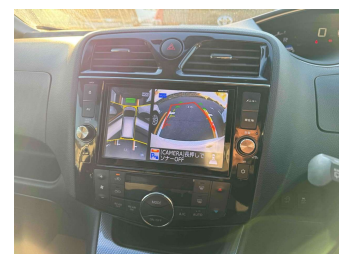

2015 Nissan Serena 2.0 Rider S-Hybrid Advanced

Purchase Price **\$13,430**

Includes GST
Excludes on-road costs of \$475

Finance may be available on this vehicle. Ask one of our friendly staff for more information.