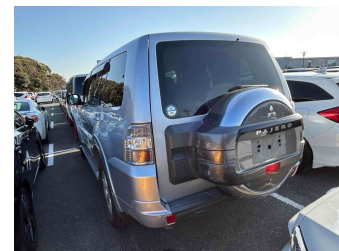

# 2015 Mitsubishi Pajero 3.2 4WD GR Diesel

**Purchase Price** **\$25,930**

Includes GST  
Excludes on-road costs of \$675

Finance may be available on this vehicle. Ask one of our friendly staff for more information.

**Body Style**  
5 door, SUV / 4x4

**Odometer**  
174,700 km

**Engine**  
3200 cc, Internal Combustion

**Fuel Type**  
Diesel

**Transmission**  
5-Speed Auto, 4WD/4x4

**Wheels**  
-

**VIN**  
-

**Interior**  
Black, Cloth