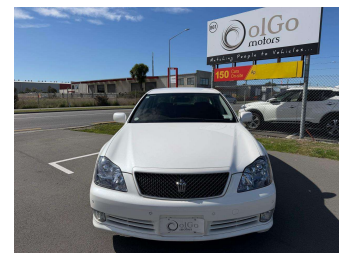

# 2004 Toyota Crown Athlete 2.5

**Purchase Price**

**\$14,830**

Includes GST  
Excludes on-road costs of \$475

Finance may be available on this vehicle. Ask one of our friendly staff for more information.

Body Style  
**4 door, Sedan**

Odometer  
**36,200 km**

Engine  
**2500 cc, Internal Combustion**

Fuel Type  
**Petrol**

Transmission  
**6-Speed Auto, Rear Wheel**

Wheels  
-

VIN  
**7AT0H60BX26015056**

Interior  
**Black, Cloth**

Safety

Based on 2025 VSRR rating

Reg No.  
-

Ext Colour  
**Pearl White**

History  
**Ex-Overseas**

Seats  
**5 seats**

CO2 Emissions  
**★ ★ ★ ☆ ☆ ☆**  
**221 grams/km**

Energy Economy  
**★ ☆ ☆ ☆ ☆ ☆**  
**Annual fuel cost of \$3,680**  
**9.4L per 100km**