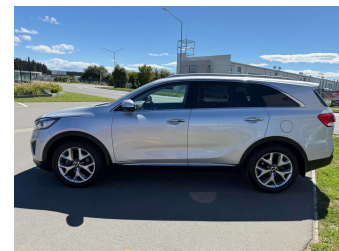

2016 Kia Sorento EX 2.2D/4WD/6AT/SW/5

Purchase Price **\$25,930**

Includes GST
Excludes on-road costs of \$150

Finance may be available on this vehicle. Ask one of our friendly staff for more information.

Body Style
5 door, SUV / 4x4

Odometer
99,300 km

Engine
2200 cc, Internal Combustion

Fuel Type
Diesel

Transmission
6-Speed Auto, 4WD/4x4

Wheels
-

VIN
KNAPH81BSG5157433

Interior
Black, Leather